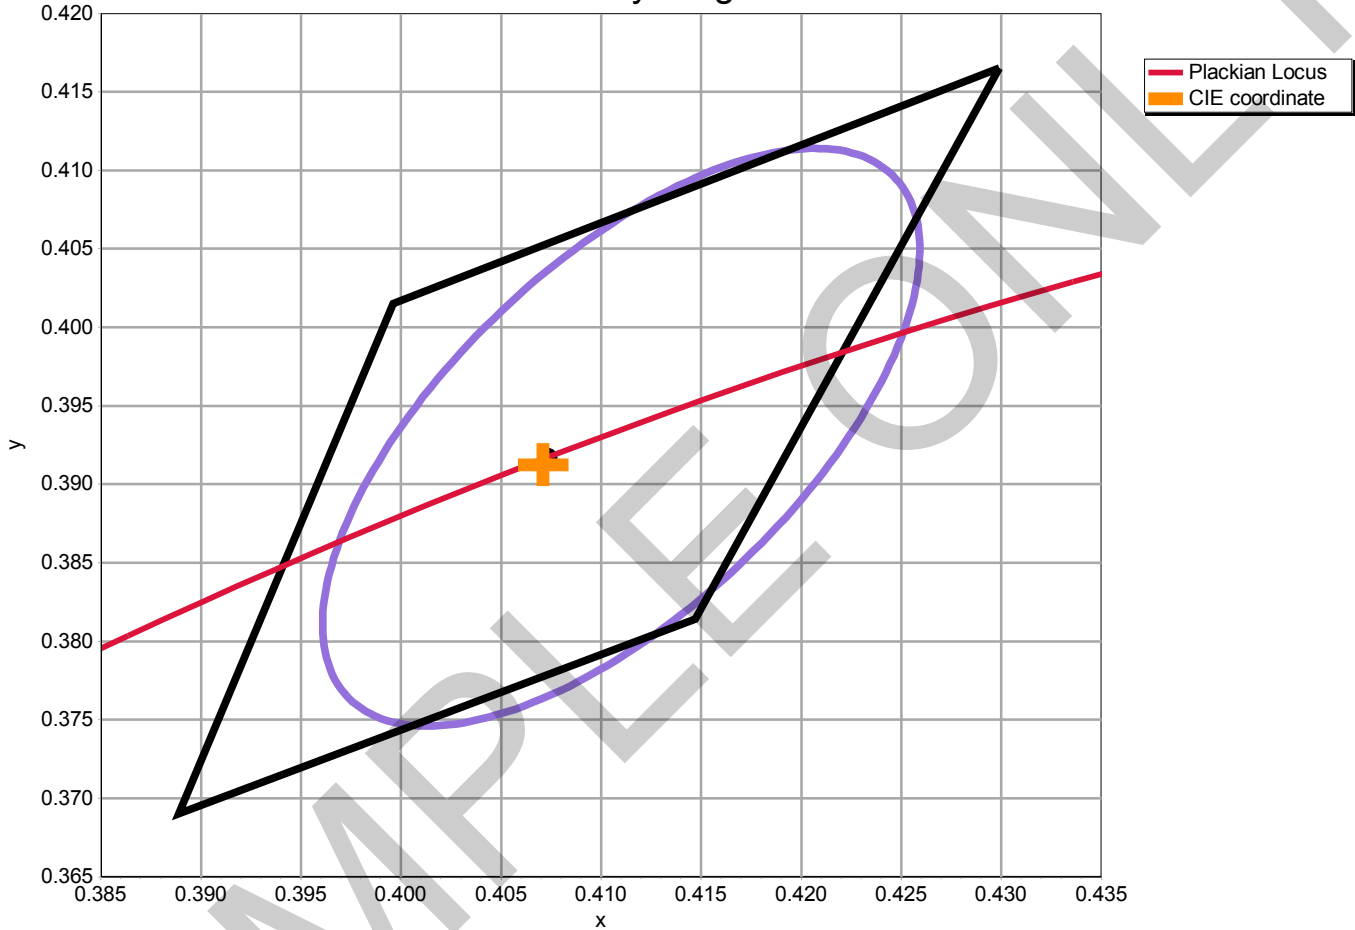

CIE 1931 Chromaticity Diagram

Chromaticity tolerance for 3500K nominal CCT

Min CCT	3220
Max CCT	3710
Delta T	245
Center Duv	0.0000